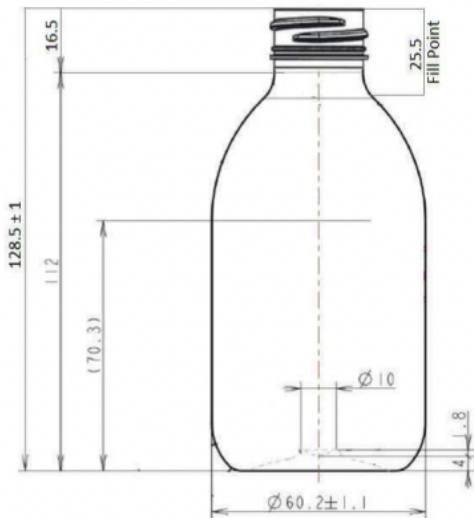

Cosmo Sirop 250

General info

Item no. (SKU):	LS1010824112
Family / Range:	Cosmo Sirop
Capacity:	250ml
Neck:	28/410
Weight:	26
Shape:	Round
Material:	PET
Colour:	All Colours Available
Print Areas:	N/A
Country of Origin:	Lithuania

Packaging Info

Packed in Boxes

Box Dimensions (mm):	594 x 394 x 448
Quantity per box (pcs):	180
Boxes per pallet (pcs):	20
Quantity per pallet (pcs):	3600
Net weight (kg):	94
Gross weight (kg):	117
Pallet height (mm):	2400

Packed in PE bags on trays (Full pallet)

Tray dimensions (mm):	1200 x 800 x 50
Quantity per tray (pcs):	260
Quantity per PE bag (pcs):	130
PE bags per tray (pcs):	2
Trays per pallet (pcs):	17
Quantity per pallet (pcs):	4420
Net weight (kg):	115
Gross weight (kg):	135
Pallet height (mm):	2400